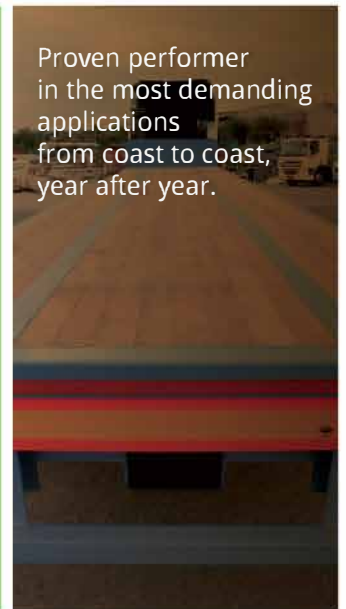

Disclaimer:

KAYU® hardwood decking products are carefully selected and inspected to ensure the finest quality. However, all natural wood is subject to expansion and contraction as the moisture in the environment surrounding the wood changes. Shrinkage, expansion, checking and other movement are normal occurrences in all hardwood decking. Natural wood products are subject to variances in color, grain, density and performance.